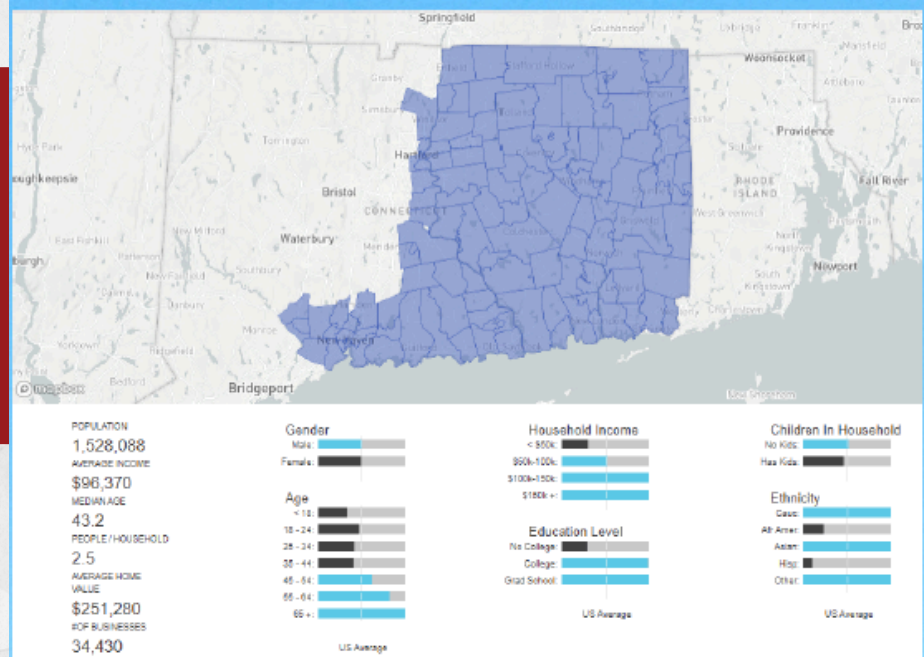

Connected TV/ Over the Top (OTT)

Video commercials that are served to users while watching premium content, like shows or movies on their desktop, laptop, tablet, mobile device or Smart TV. Household level geographic targeting.

YouTube Video

Targets based on audience behavior, demographics and interests and geography

DETAILED ANALYTICS

Isolate the right demo and geography to reach your target customer

We show you WHERE people see and click on your ads, based on what geographies we customized.