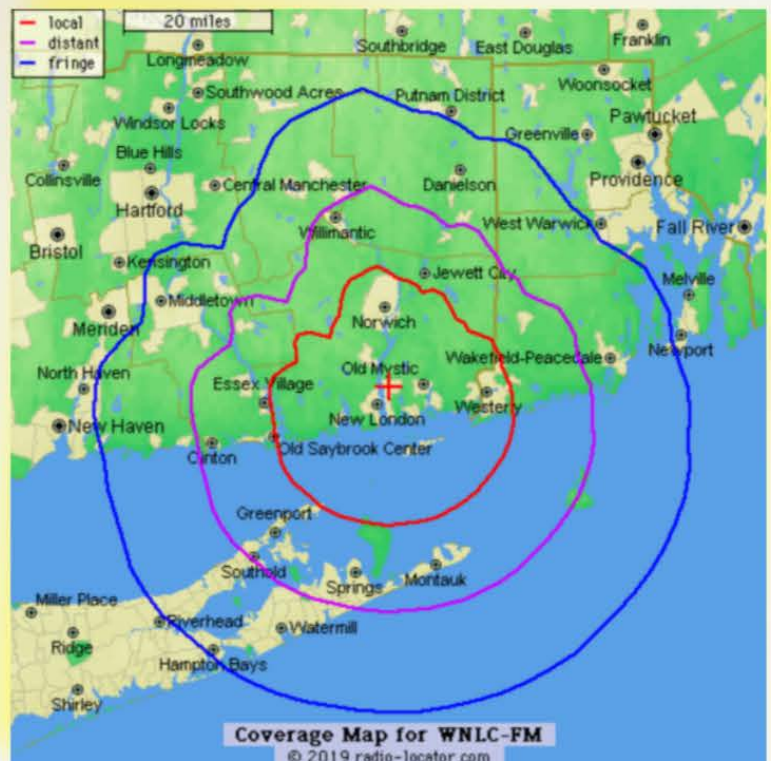

**CLASSIC ROCK
FOR EASTERN
CONNECTICUT!**

**MORNINGS 6-10AM
ANGIE**

**MIDDAYS 10-2PM
RON DREW**

**AFTERNOONS 2-6PM
POWERS**

TARGET DEMO

MALES 25-64

ON AIR

ONLINE

**98.7
WNLC**

98.7 WNLC blankets the shoreline with great classic rock from Led Zeppelin & Aerosmith to Pearl Jam & Stone Temple Pilots. WNLC plays more music with fewer interruptions, featuring mainstream rock from the '70s, '80s, '90s and '00s. WNLC's artists are iconic and the music is familiar and upbeat.

**40 Cuprak Road
Norwich, CT 06360
PH 860-887-3511**