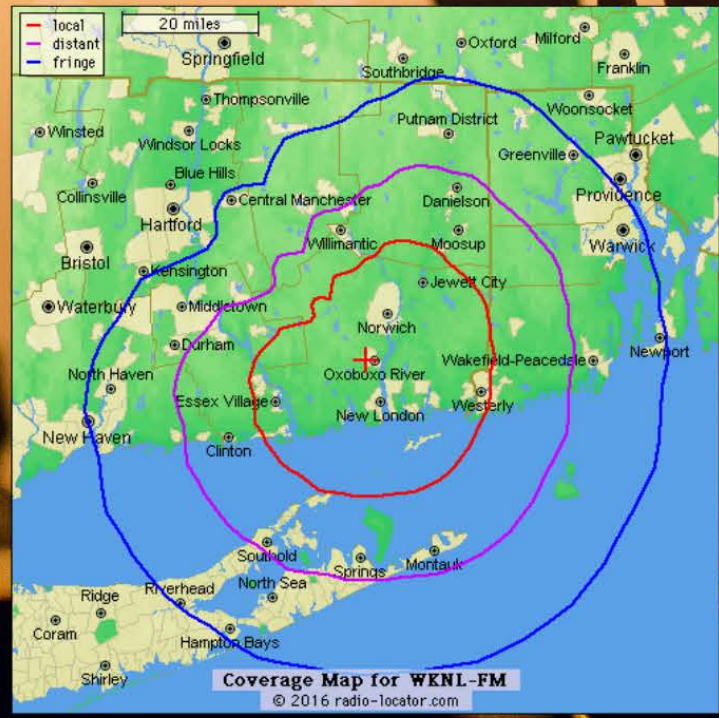

ONLINE
BigHitsBigFun.com

ON-AIR
100.9 FM

FACEBOOK
@bighitsbigfun

EASTERN CONNECTICUT'S **BIG 100.9** NEW LONDON GROTON NORWICH

FUN, UPBEAT MUSIC FOR YOUR HOME OR OFFICE

Eastern Connecticut's Station playing the best music from the 70's, 80's and 90's is BIG 100.9! This Big Hits station reaches adults on the shoreline who have the buying power your business needs.

TARGET DEMO
WOMEN 25-64

**CLASSIC ROCK
FOR EASTERN
CONNECTICUT!**

**MORNINGS 6-10AM
ANGIE**

**MIDDAYS 10-2PM
RON DREW**

**AFTERNOONS 2-6PM
POWERS**

TARGET DEMO

MALES 25-64

ON AIR