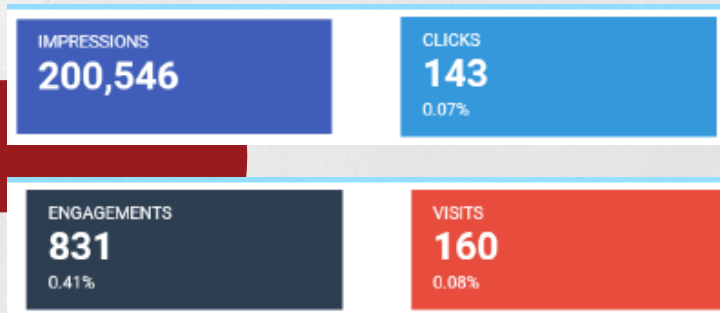

Connected TV/ Over the Top (OTT)

Video commercials that are served to users while watching premium content, like shows or movies on their desktop, laptop, tablet, mobile device or Smart TV. Household level geographic targeting.

YouTube Video

Targets based on audience behavior, demographics and interests and geography

DETAILED ANALYTICS

Isolate the right demo and geography to reach your target customer

We show you WHERE people see and click on your ads, based on what geographies we customized.

Track your results in real time.

BE SOCIAL

The Hall Stations of Eastern Connecticut have a combined total of:

- 57,000+ Facebook Followers
- 25,000+ Monthly Website Views
- 10,000+ E-Blast Subscribers

Let us help you reach our audience through: