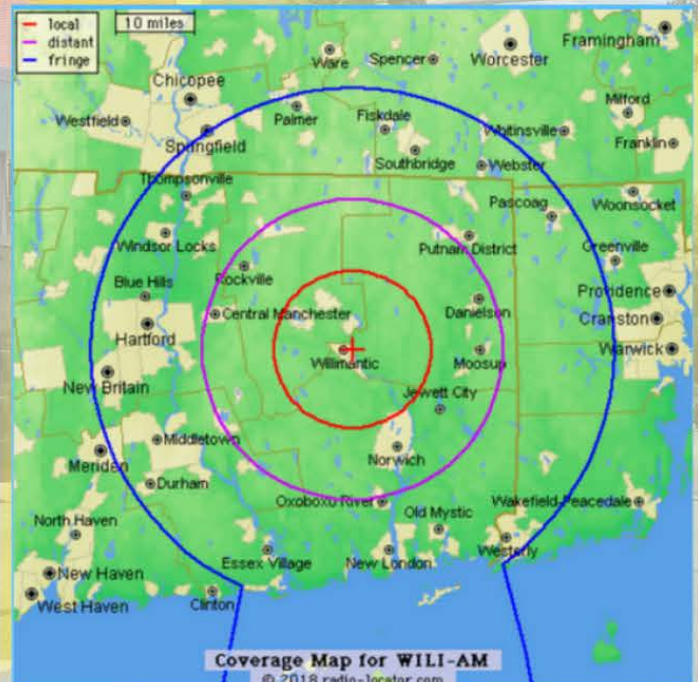

**WILI 1400 AM IS
HYPER-LOCAL WITH
GREAT TALK AND EASY
LISTENING MUSIC**

**TARGET DEMO
ADULTS 55+**